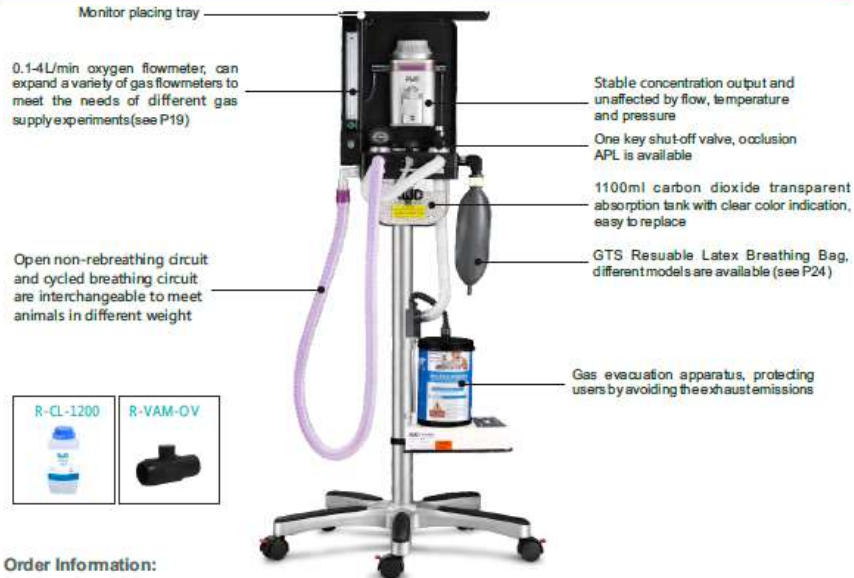

R620 Portable Anesthesia Machine

Applicable to the inhalation anesthesia of cat, dog, monkey, pig and other animals within 50 kg, save space, easy to move.

Order Information:

Cat No.	Product Description	Configuration	Remarks
R620IE	Veterinary Anesthesia Machine -Portable,Isoflurane,Easy Fil	●	Basic package, including one trial filter canister. And the isoflurane, gas supply, calcium lime, laryngoscope, masks, filter canister should be purchased separately.
R620IP	Veterinary Anesthesia Machine-Portable,Isoflurane,Pour Fil	●	
R620SE	Veterinary Anesthesia Machine-Portable,Sevoflurane,Easy Fil	●	
R620SP	Veterinary Anesthesia Machine-Portable,Sevoflurane,Pour Fil Fil	●	
R620IES	Veterinary Animal Anesthesia Machine - Portable , Isoflurane , Easy Fil	●	Super package, compared with the basic package, with an additional oxygen valve, calcium lime and a bottle of trial isoflurane
R620IPS	Veterinary Animal Anesthesia Machine - Portable,Isoflurane, Pour Fil	●	
R620SES	Veterinary Animal Anesthesia Machine - Portable , sevoflurane , Easy Fil	●	
R620SPS	Veterinary Animal Anesthesia Machine - Portable , Sevoflurane , Pour Fil	●	Luxury package, compared with the super package, with an extra mask kit 68643 and lamp laryngoscope C4500 1-00 (see P23)
R620IEP	Veterinary Animal Anesthesia Machine - Portable , Isoflurane , Easy Fil	●	
R620IPP	Veterinary Animal Anesthesia Machine - Portable , Isoflurane , Pour Fil	●	
R620SEP	Veterinary Animal Anesthesia Machine - Portable , sevoflurane , Easy Fil	●	
R620SPP	Veterinary Animal Anesthesia Machine - Portable , Sevoflurane , Pour Fil	●	
R-VAM-OV	one button shut-off valve	○	
R-CL-1200	Calcium Lime (1.2Kg / barrel)	○	

Note: ●Recommended configuration ○ Optional