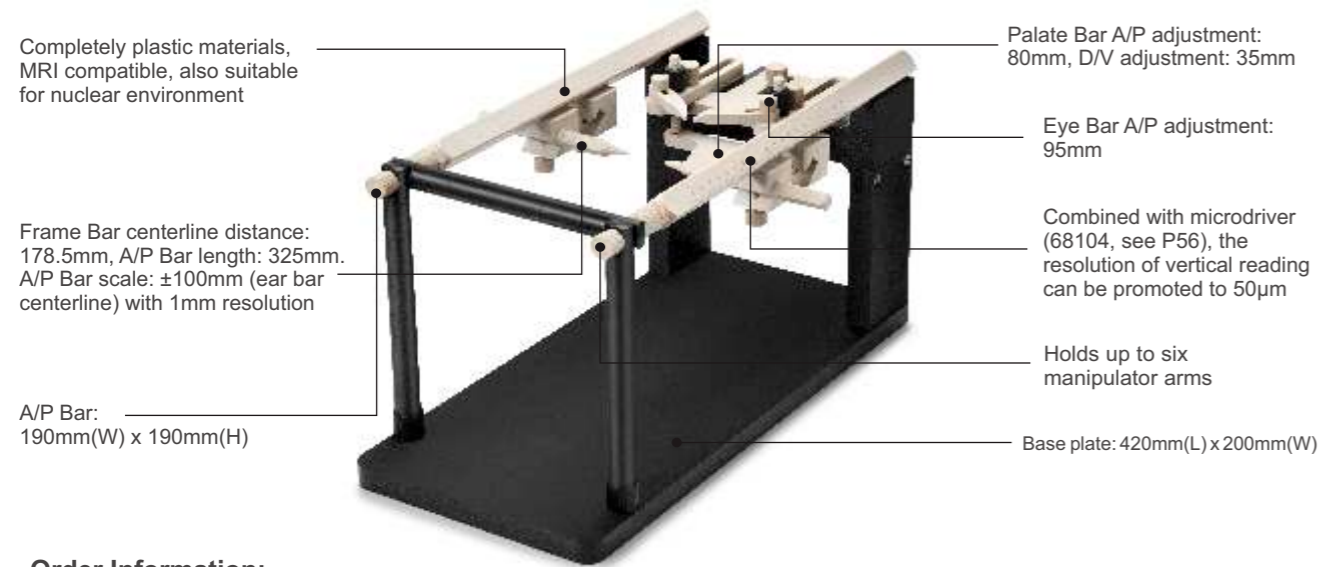

## Dog/Monkey MRI Stereotaxic Instruments (Customized)

### Order Information:

Model	Product Description	Remarks
68915	MRI Compatible Stereotaxic for dog/monkey/68081/Base Plate (Customized)	manipulator is not included
68941	2-axis Manip for Dog/Monkey Stereotaxic, Left Hand	Adaptor/ear bar see P50-54
68942	2-axis Manip for Dog/Monkey Stereotaxic, Right Hand	
68944	2-axis Digital Manip for Dog/Monkey Stereotaxic, Left Hand	
68945	2-axis Digital Manip for Dog/Monkey Stereotaxic, Right Hand	