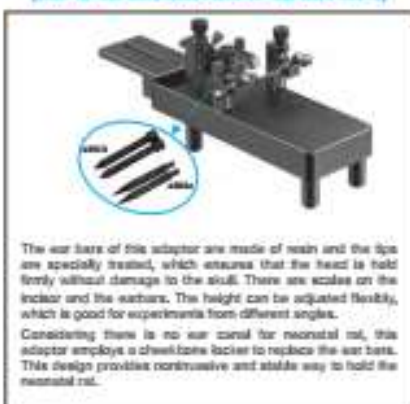

68011 MRI Rat Adapter (customized)

68022 Rat Adapter-Axial (customized)

68063 Rat Rotation Adapter (with 18° ear bar 68310)(customized)

## Mouse Adaptors

68030 Mouse/Neonatal Rat Adapter  
(with 18° ear bars 68024 and 45° ear bars 68213)

68036 Mouse Warm Water Adapter  
(with 18° and 45° ear bars)