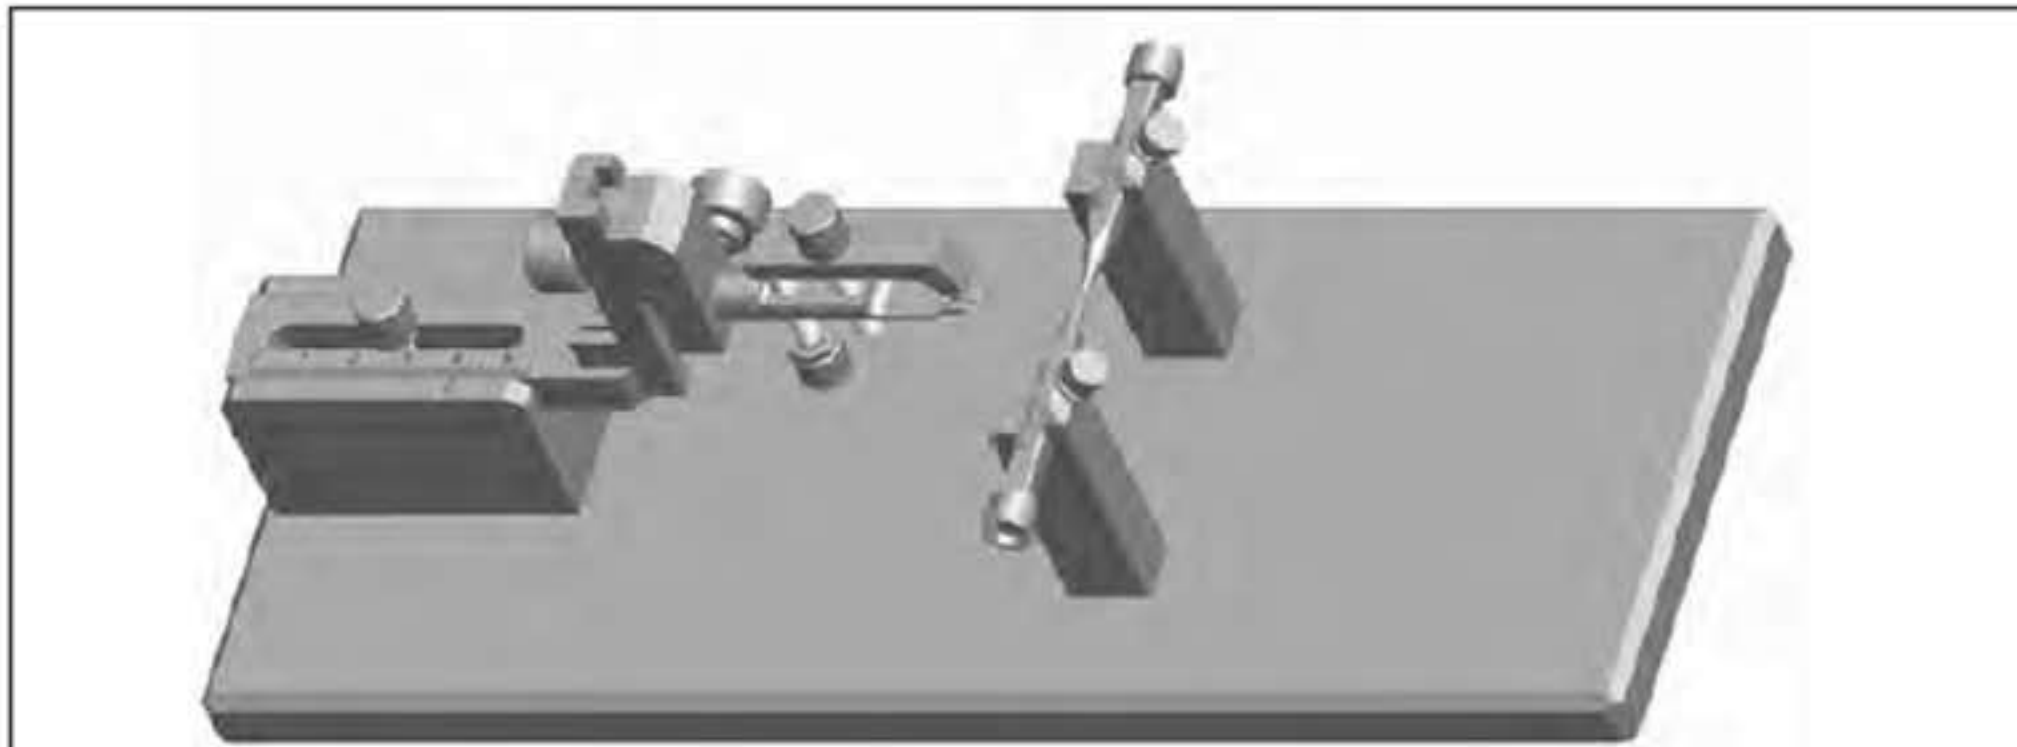

68069 MRI Mouse Adaptor (customized)

Vertical adjustable range: 30mm (+10mm~-20mm), with 100 μ m accuracy.

Horizontal adjustable range: 45mm.

Ear bars laser engraved scale, good for operation.

Two ear bar fixing modes for preventing damage to skull.

Plate dimension: 280mm(L) x 120mm(W) x 93mm(H)