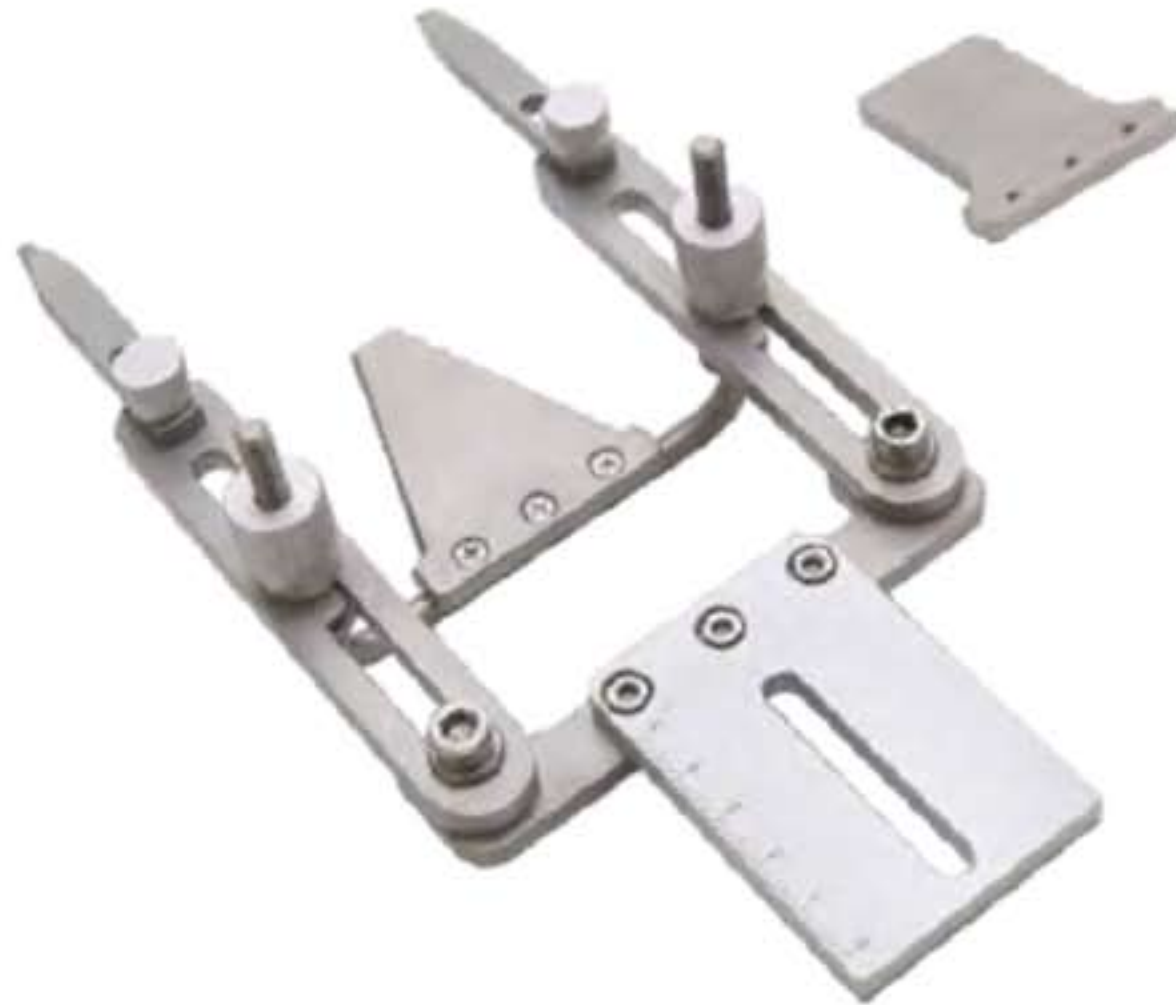

68081 Dog/Monkey/Pig Adaptor

This adaptor is used for large animal stereotaxic instrument, and it is ideal for dogs, monkeys and pigs around 10kg. The extended palate and screw is convenient to hold the animal firmly.